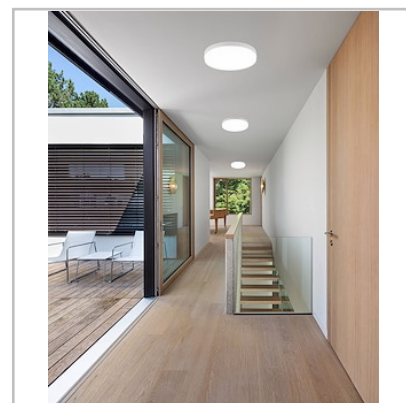

Wall/ceiling luminaire Lumina Round, 10-23W, CCT 3000-5000K

Item: 7027658

MALMBERGS

Product information

Modular wall/ceiling luminaire in modern design. With adjustable wattage and selectable CCT via DIP switch, this luminaire is suitable for most applications. Luminaire with sensor (master) can control other luminaires (slave), see manual for more information.

Mounting

Surface mounting on wall/ceiling.

Connection

Fast connection terminal block 3x2.5 mm².

Description

White body and diffuser made of polycarbonate. Incl. LED module and driver. Selectable CCT (3000/4000/5000K).