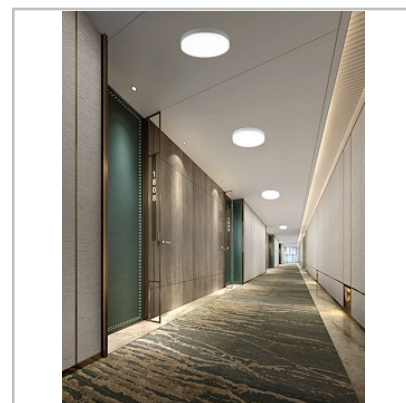

Wall/ceiling luminaire Lumina Round, 10-23W, CCT 3000-5000K

Item: 7027658

MALMBERGS

Product information

Modular wall/ceiling luminaire in modern design. With adjustable wattage and selectable CCT via DIP switch, this luminaire is suitable for most applications. Luminaire with sensor (master) can control other luminaires (slave), see manual for more information.

Mounting

Surface mounting on wall/ceiling.

Connection

Fast connection terminal block 3x2.5 mm².

Description

White body and diffuser made of polycarbonate. Incl. LED module and driver. Selectable CCT (3000/4000/5000K).