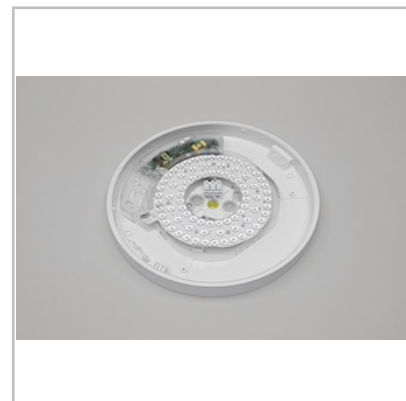

Wall/ceiling luminaire Lumina Round, 10-23W, CCT 3000-5000K

Item: 7027658

MALMBERGS

Product information

Modular wall/ceiling luminaire in modern design. With adjustable wattage and selectable CCT via DIP switch, this luminaire is suitable for most applications. Luminaire with sensor (master) can control other luminaires (slave), see manual for more information.

Mounting

Surface mounting on wall/ceiling.

Connection

Fast connection terminal block 3x2.5 mm².

Description

White body and diffuser made of polycarbonate. Incl. LED module and driver. Selectable CCT (3000/4000/5000K).

Specifications

Beam angle	120°
Brand	Malmbergs Pro
Colour	White
Colour consistency	6 SDCM
Colour rendering index (CRI)	Ra80
Colour temperature	3000/4000/5000K (Adjustable via DIP switch)
Connection	3x2.5 mm ²

Wall/ceiling luminaire Lumina Round, 10-23W, CCT 3000-5000K

Item: 7027658

MALMBERGS

Dimmable	No
Dims (ØxH)	335x63 mm
Efficiency	100 lm/W
Electrical protection class	II
Frequency	50Hz
Impact protection	IK10
IP rating	IP44
Lamp	LED-module
Lifetime	100 000 hrs (L80 B50)
Luminous flux	1000-2300lm
Operating temperature	-20 - +40°C
Power	10-23W
Weight	1.06kg
Voltage	220-240V